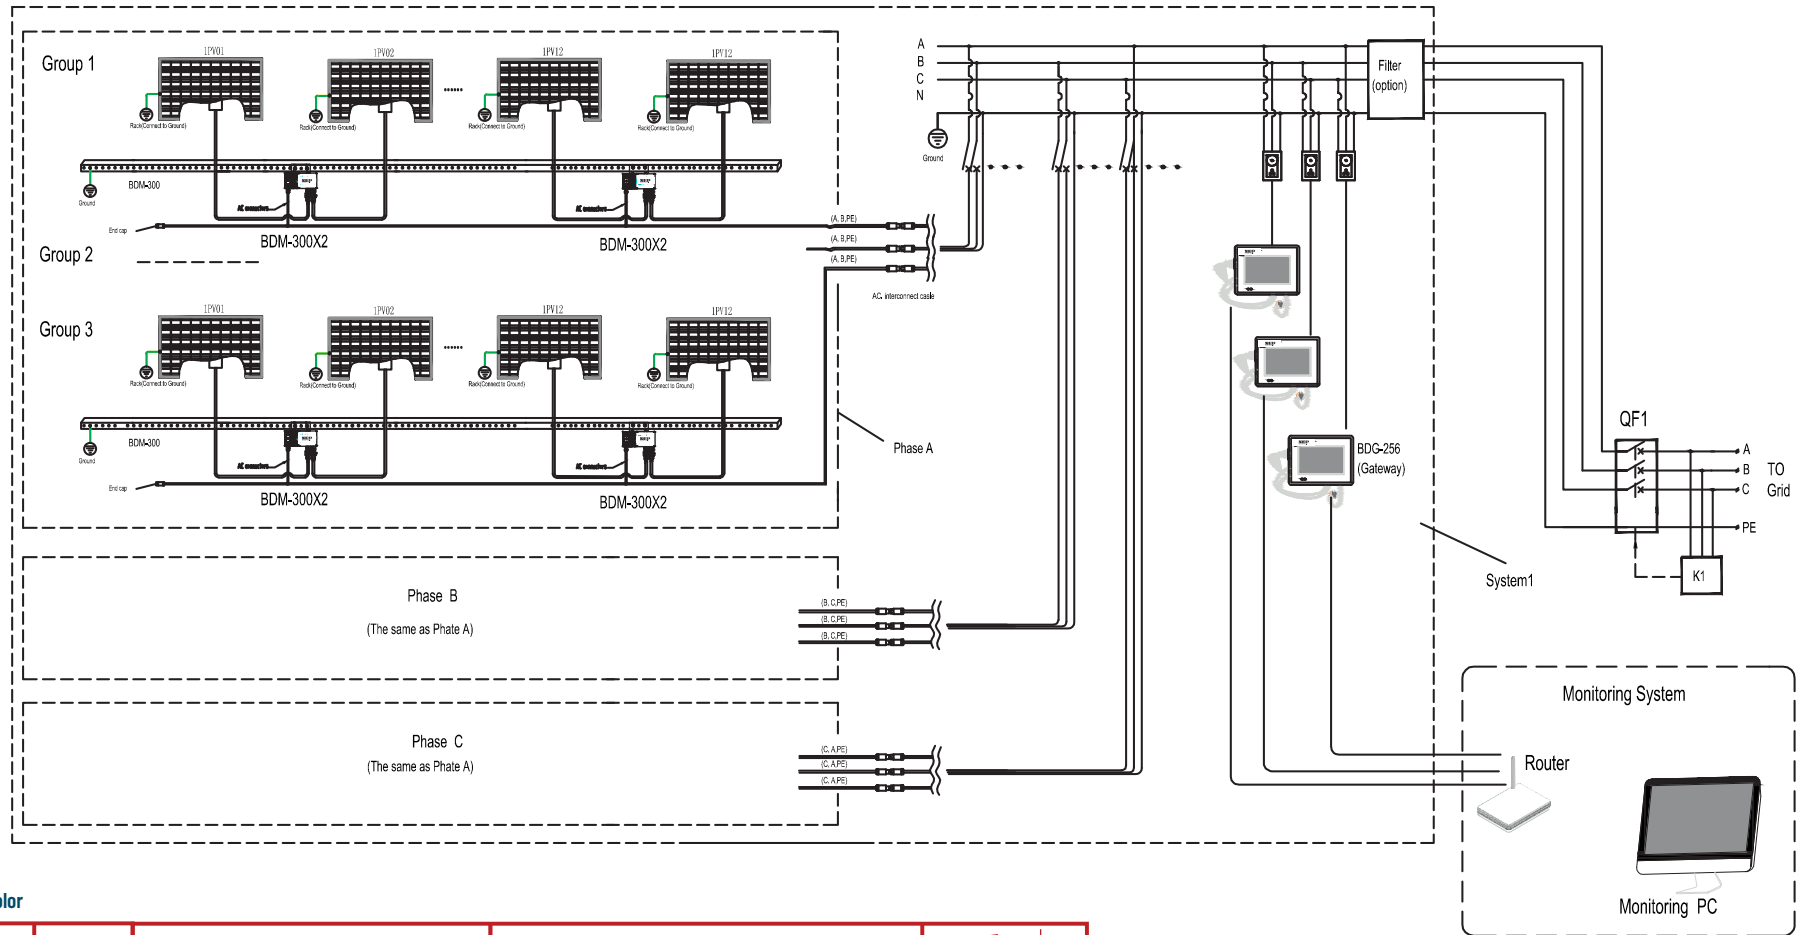

# BDM-600 Wiring Diagram, Three phase for U.S.

## Wire Color

	North America	Quantity:	Material:				
L1/L2/L3	Red	Designed by:	Checked by:	Approved by:	Date:	Edition:	Scale:
L1/L2/L3	Black					Title: PV System	
PE	Green/Yellow					Drawing number:	