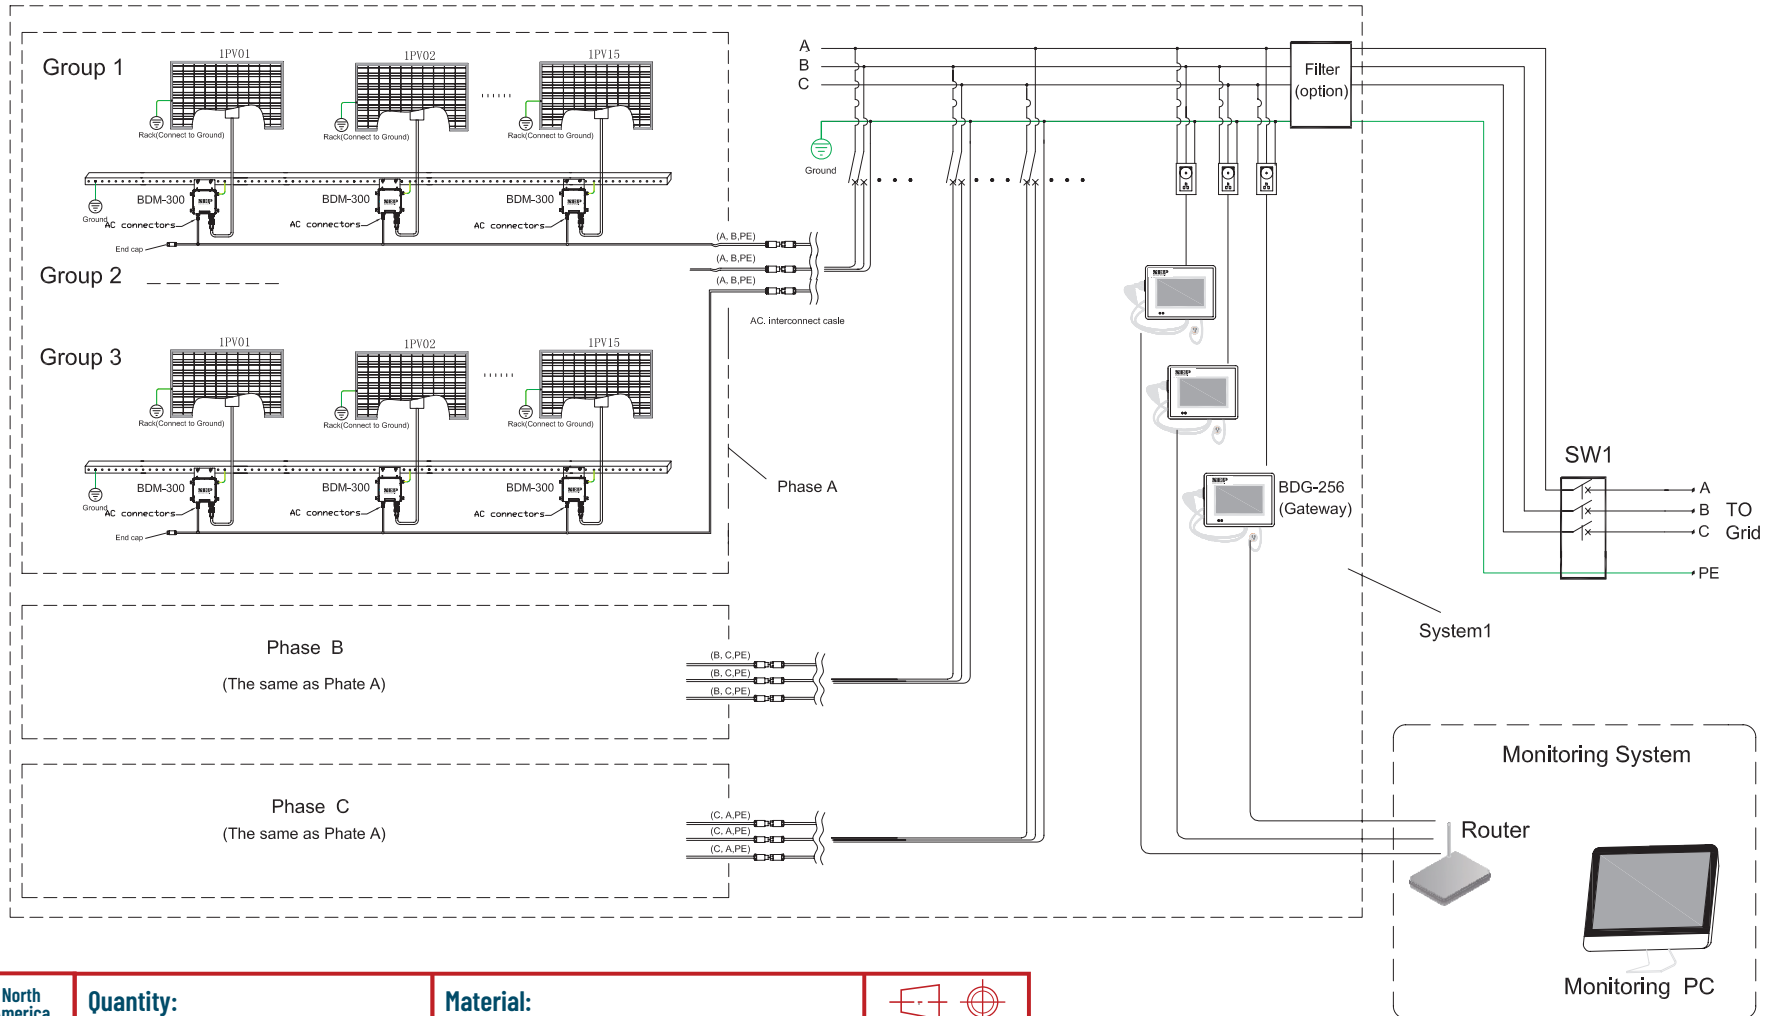

# BDM-300 Wiring Diagram, Three phase for U.S.

## Wire Color

	North America	Quantity:	Material:				
L1/L2/L3	Red	Designed by:	Checked by:	Approved by:	Date:	Edition:	Scale:
L1/L2/L3	Black				Title: PV System		
PE	Green/Yellow				Drawing number:		Sheet 1 of 1